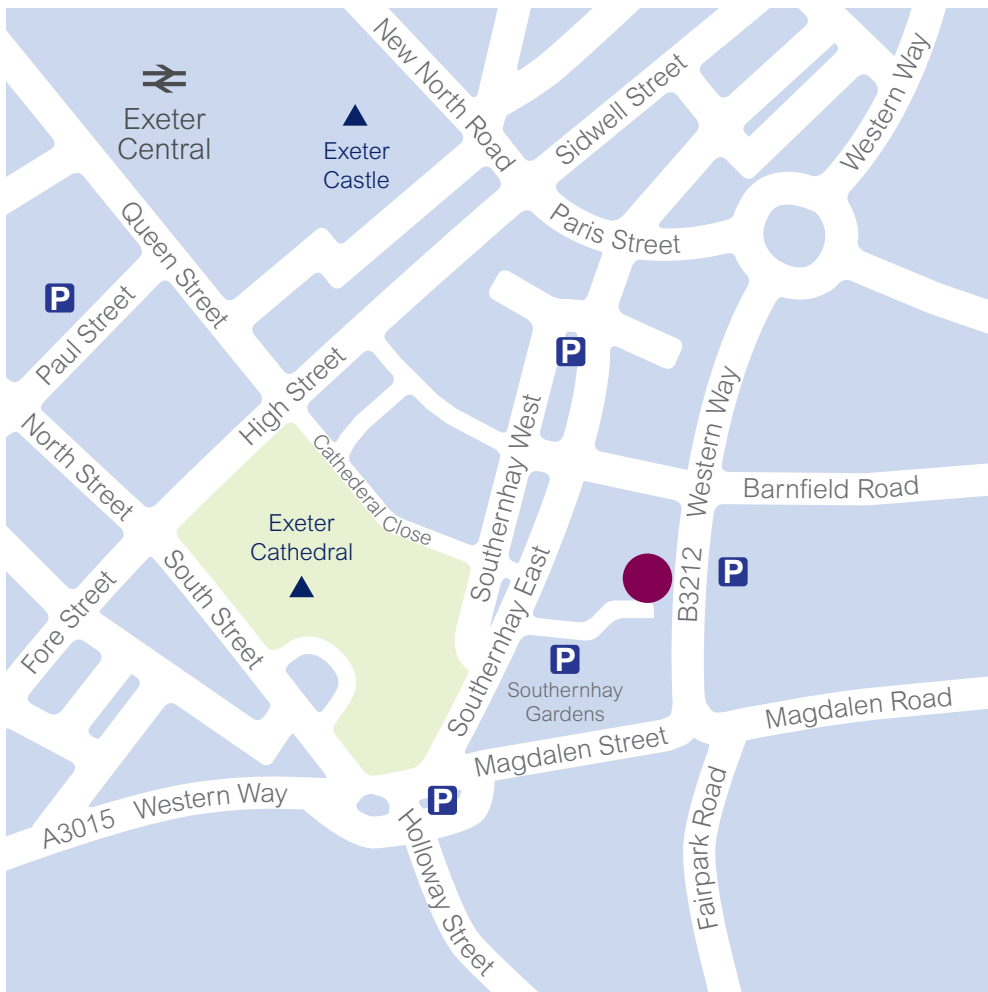

trowers & hamblins

Exeter office

The Senate
Southernhay Gardens
Exeter
EX1 1UG
DX 8343 Exeter

t +44 (0)1392 612 600
f +44 (0)1392 612 601
e enquiries@trowers.com

KEY TO MAP

-  Trowers & Hamblins - The Senate
-  Rail services
-  Points of interest
-  Car parking